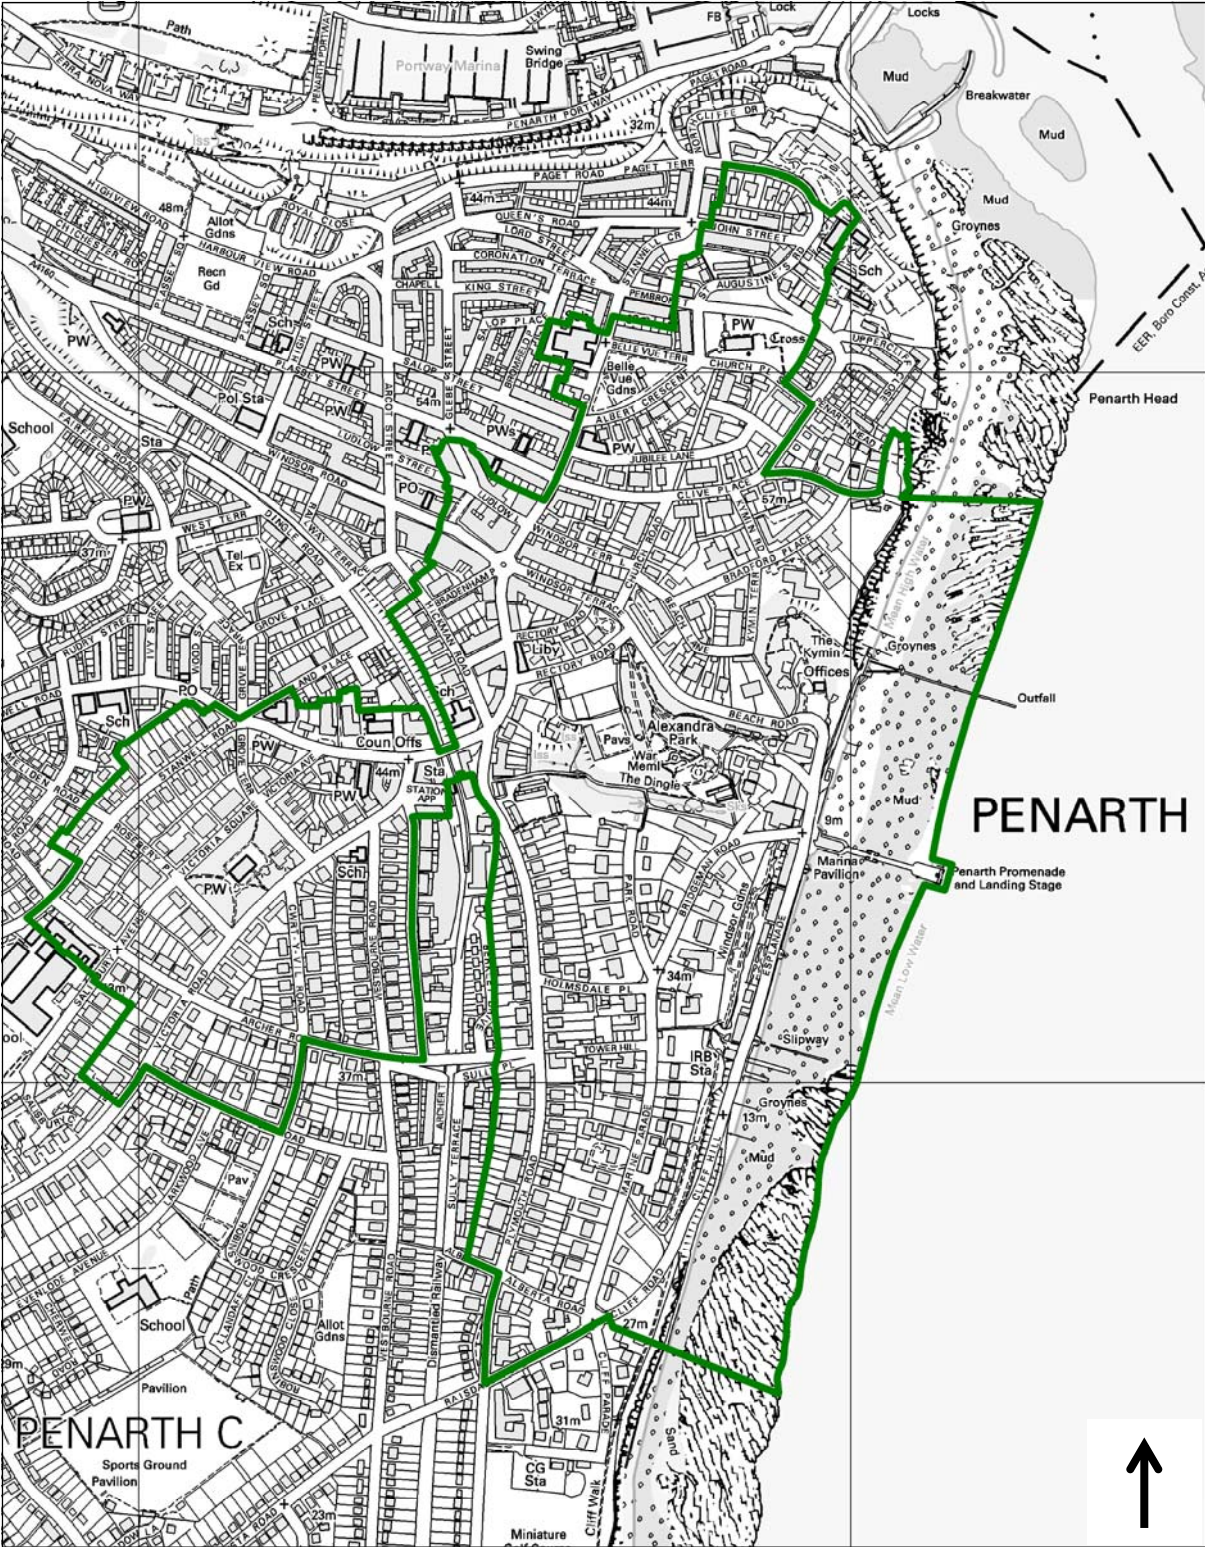

Penarth Conservation Area

For further information please contact the Conservation & Design Team:
(01446) 704626 / 8
www.valeofglamorgan.gov.uk
Vale of Glamorgan Council
Dock Office
Barry Docks
Barry CF63 4RT

Not to Scale. For illustrative purposes only.

© Crown copyright. All rights reserved.
The Vale of Glamorgan Council.
Licence No. 100023424 2011.
© Hawlfraint y Goron. Cedwir pob hawl. Cyngor Bro Morgannwg rhif trwydded 100023424 2011.